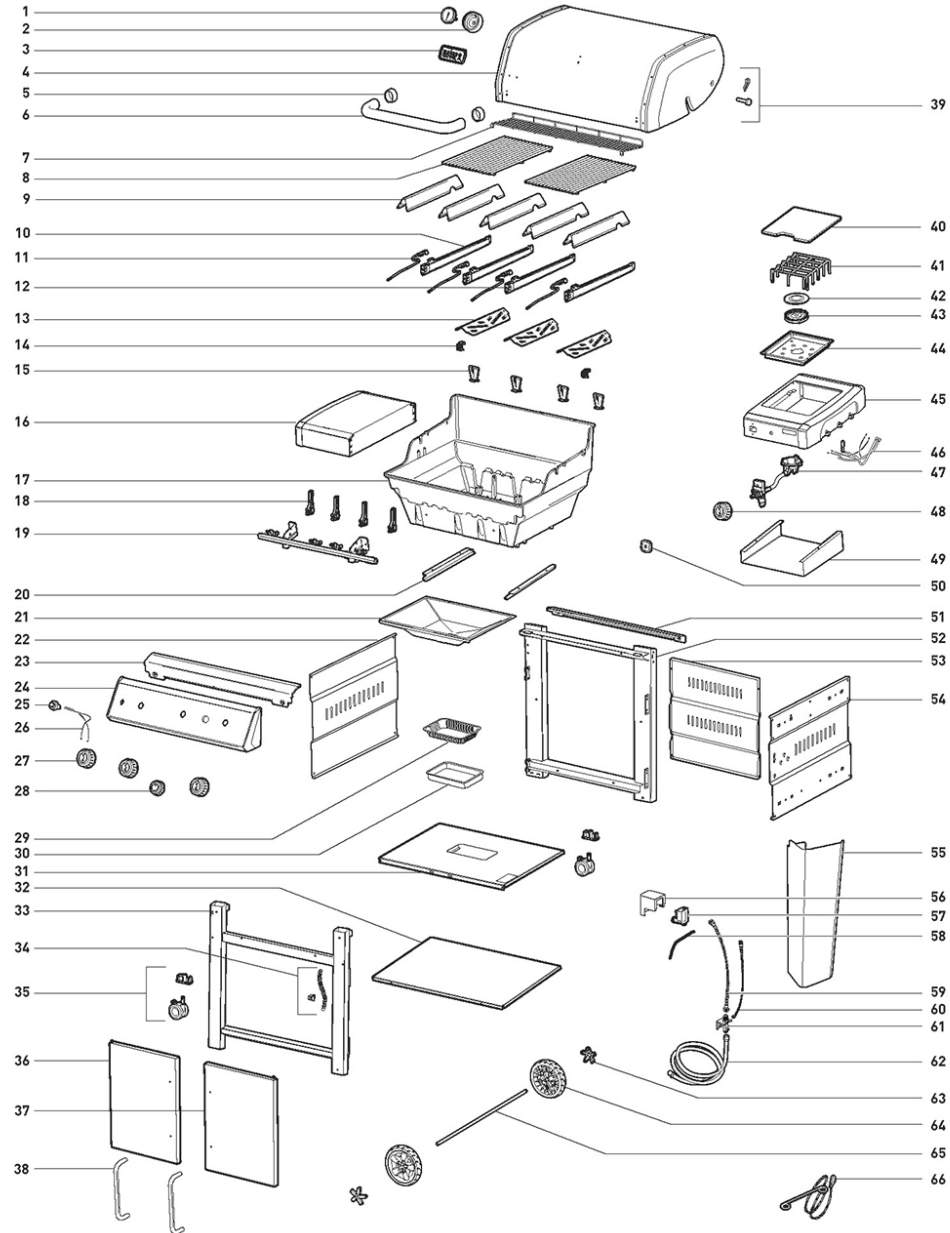

GENESIS II S-335 NG SS (2019) (US/CA) - 66006001

Seq#	Description	Part#
A	Literature kit, Genesis II 335/435 NG, US/CA	40435106
1	Thermometer, '18	67088
2	Thermometer bezel, Genesis	66049
3	Logo plate, SS	66513
4	Lid assembly, Genesis II 3 burner, SS, '19	67368
4	Lid bumpers, Genesis II (qty 2)	66061
4	Lid hardware, Genesis II LX series	66438
5	Handle bezel, Genesis II LX, '17	66831
6	Lid handle, Genesis II LX 340	66417
7	Warming rack, Genesis II E-310	66044
8	Set of cooking grates, SS, 7 mm, Genesis II LX 340	66802
9	Stainless steel flavorizer bars, Genesis II LX 340 (qty 5)	66795
10	NG main burner tube kit, Genesis II 3 burner, '19	67491
11	Igniter electrode w/wire, 36", black	66362
11	Igniter electrode w/wire, 46", green	66363
11	Igniter electrode w/wire, 32", red	66365
11	Igniter electrode w/wire, 27", yellow	66833
12	Sear burner tube, Genesis II NG '19	67462
13	Heat deflector, Genesis II LX 340 (qty 3)	66685
14	Brackets for warming rack	67068